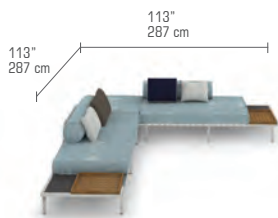

FRAME

Stainless Steel 316 Mirror Polished (F20)

TABLE TOP & SIDE TRAY

Premium Teak | Smooth (T24)
HPL (High Pressure Laminat) Mixed

WEBBING

Keops

SUGGESTED CONFIGURATIONS

**ALBCO-1 ALBATROSS 316 Configuration 1**