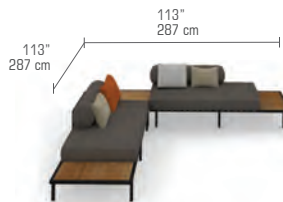

ALBATROSS Rectangular Coffee Table (Teak)

ALB114

L 67"	170 cm	Unit	1 / Box	
W 33.5"	85 cm	Volume	17 ft ³	0.49 m ³
H 11"	28 cm	Nett	60 lb	27 kg
		Gross	82 lb	37 kg

FRAME

Powder Coated Stainless Steel
Stainless Steel 304 Hairline (F18)

TABLE TOP & SIDE TRAY

Premium Teak | Smooth (T24)
HPL (High Pressure Laminate) Mixed

WEBBING

Keops

SUGGESTED CONFIGURATIONS

ALBCO-1 ALBATROSS Configuration 1
 ALB104 + ALB106 + ALB103 **
 ALB304 + ALB106 + ALB303 *