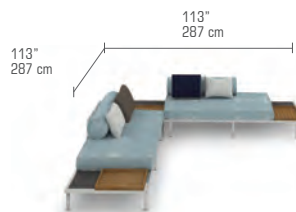

ALBCO-2 ALBATROSS 316 Configuration 2

ALB004 + ALB005 + ALB003 *

ALB204 + ALB205 + ALB203 **