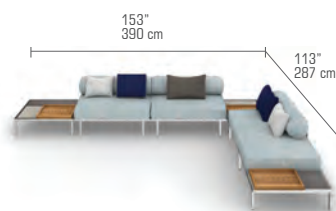

ALBCO-10 ALBATROSS 316 Configuration 10

ALB003 + (2X) ALB005 + (2X) ALB001 *

ALB203 + (2X) ALB205 + (2X) ALB001 **

* Mixed Tray
** Teak tray

Note : Throw Pillows not included

Custom Configurations Available