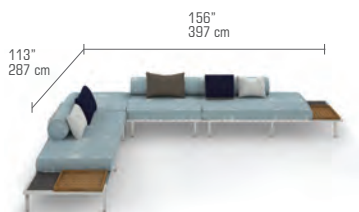

ALBCO-3 ALBATROSS 316 Configuration 3

ALB004 + ALB006 + ALB001 + ALB003 *

ALB204 + ALB006 + ALB001 + ALB203 **