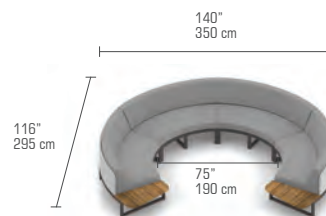

BABBO Left Hand Sectional (HPL)**

BAB04

W	82" 208 cm	Unit	1 / Box	
D	39.5" 100 cm	Volume	60 ft ³	1.70 m ³
H	28.5" 73 cm	Nett	70 lb	32 kg
SH	15.5" 40 cm	Gross	130 lb	59 kg

FRAME

Powder Coated Aluminum

UPHOLSTERY BACK PANEL

Faux-leather

TOP

*Recycled Teak | Brushed (T31)

**HPL (High Pressure Laminate)

SUGGESTED CONFIGURATIONS

Regular Configurations

Suitable for tables / firepits up to 40" (100 cm) diameter
 Custom dimensions available on request

BABCO-1 **BABBO Configuration 1 (Teak)**

BAB01 + BAB02

BABCO-4 **BABBO Configuration 4 (HPL)**

BAB04 + BAB05

BABCO-2 **BABBO Configuration 2 (Teak)**

BAB01 + BAB02 + BAB03

BABCO-5 **BABBO Configuration 5 (HPL)**

BAB03 + BAB04 + BAB05

BABCO-3 **BABBO Configuration 3 (Teak)**

(2X) BAB03 + BAB01 + BAB02

BABCO-6 **BABBO Configuration 6 (HPL)**

(2X) BAB03 + BAB04 + BAB05

Custom Configurations Available