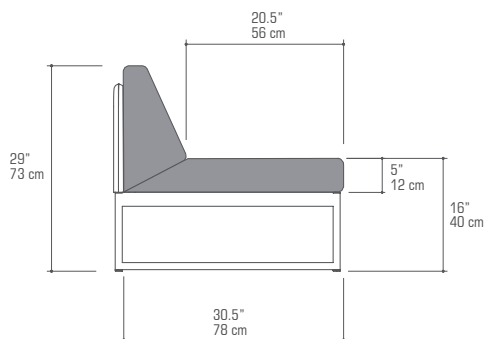

BABBO

Design by Vincent Cantaert & Barbara Widiningtias

MAMAGREEN

BABBO Sectional Seat

BAB03

W	69" 175 cm	Unit	1 / Box	
D	36.5" 93 cm	Volume	47 ft ³	1.34 m ³
H	28.5" 73 cm	Nett	53 lb	24 kg
SH	15.5" 40 cm	Gross	100 lb	45 kg

BABBO Right Hand Sectional (Teak)*

BAB02

W	82" 208 cm	Unit	1 / Box	
D	39.5" 100 cm	Volume	60 ft ³	1.70 m ³
H	28.5" 73 cm	Nett	64 lb	29 kg
SH	15.5" 40 cm	Gross	124 lb	56 kg

BABBO Left Hand Sectional (Teak)*

BAB01

W	82" 208 cm	Unit	1 / Box	
D	39.5" 100 cm	Volume	60 ft ³	1.70 m ³
H	28.5" 73 cm	Nett	64 lb	29 kg
SH	15.5" 40 cm	Gross	124 lb	56 kg

BABBO Right Hand Sectional (HPL)**

BAB05

W	82" 208 cm	Unit	1 / Box	
D	39.5" 100 cm	Volume	60 ft ³	1.70 m ³
H	28.5" 73 cm	Nett	70 lb	32 kg
SH	15.5" 40 cm	Gross	130 lb	59 kg

BABBO Left Hand Sectional (HPL)**

BAB04

W	82" 208 cm	Unit	1 / Box	
D	39.5" 100 cm	Volume	60 ft ³	1.70 m ³
H	28.5" 73 cm	Nett	70 lb	32 kg
SH	15.5" 40 cm	Gross	130 lb	59 kg

FRAME

Powder Coated Aluminum

UPHOLSTERY BACK PANEL