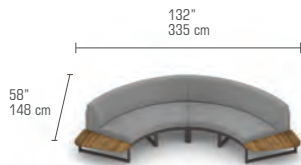

BAB01

W	82" 208 cm	Unit	1 / Box	
D	39.5" 100 cm	Volume	60 ft ³	1.70 m ³
H	28.5" 73 cm	Nett	64 lb	29 kg
SH	15.5" 40 cm	Gross	124 lb	56 kg

BABBO Right Hand Sectional (HPL)**

BAB05

W	82" 208 cm	Unit	1 / Box	
D	39.5" 100 cm	Volume	60 ft ³	1.70 m ³
H	28.5" 73 cm	Nett	70 lb	32 kg
SH	15.5" 40 cm	Gross	130 lb	59 kg

BABBO Left Hand Sectional (HPL)**

BAB04

W	82" 208 cm	Unit	1 / Box	
D	39.5" 100 cm	Volume	60 ft ³	1.70 m ³
H	28.5" 73 cm	Nett	70 lb	32 kg
SH	15.5" 40 cm	Gross	130 lb	59 kg

FRAME

Powder Coated Aluminum

UPHOLSTERY BACK PANEL

Faux-leather

TOP

*Recycled Teak | Brushed (T31)

**HPL (High Pressure Laminate)

SUGGESTED CONFIGURATIONS

Regular Configurations

Suitable for tables / firepits up to 40" (100 cm) diameter
 Custom dimensions available on request

BABCO-1 **BABBO Configuration 1 (Teak)**

BAB01 + BAB02

BABCO-4 **BABBO Configuration 4 (HPL)**

BAB04 + BAB05

BABCO-2 **BABBO Configuration 2 (Teak)**

BAB01 + BAB02 + BAB03

BABCO-5 **BABBO Configuration 5 (HPL)**