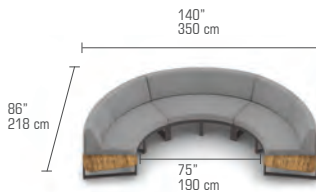

BAB01

W	82" 208 cm	Unit	1 / Box	
D	39.5" 100 cm	Volume	60 ft ³	1.70 m ³
H	28.5" 73 cm	Nett	64 lb	29 kg
SH	15.5" 40 cm	Gross	124 lb	56 kg

BABBO Right Hand Sectional (HPL)**

BAB05

W	82" 208 cm	Unit	1 / Box	
D	39.5" 100 cm	Volume	60 ft ³	1.70 m ³
H	28.5" 73 cm	Nett	70 lb	32 kg
SH	15.5" 40 cm	Gross	130 lb	59 kg

BABBO Left Hand Sectional (HPL)**

BAB04

W	82" 208 cm	Unit	1 / Box	
D	39.5" 100 cm	Volume	60 ft ³	1.70 m ³
H	28.5" 73 cm	Nett	70 lb	32 kg
SH	15.5" 40 cm	Gross	130 lb	59 kg

FRAME

Powder Coated Aluminum

UPHOLSTERY BACK PANEL

Faux-leather

TOP

*Recycled Teak | Brushed (T31)

**HPL (High Pressure Laminate)

SUGGESTED CONFIGURATIONS

Regular Configurations

Suitable for tables / firepits up to 40" (100 cm) diameter
 Custom dimensions available on request

BABCO-1 **BABBO Configuration 1 (Teak)**

BAB01 + BAB02

BABCO-4 **BABBO Configuration 4 (HPL)**

BAB04 + BAB05

BABCO-2 **BABBO Configuration 2 (Teak)**

BAB01 + BAB02 + BAB03

BABCO-5 **BABBO Configuration 5 (HPL)**