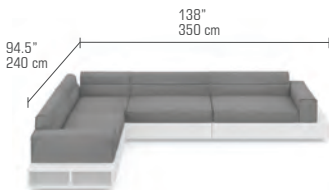

BOUCO-2 BOULEVARD Configuration 2

BOU14 + BOU05 + BOU04 + BOU13