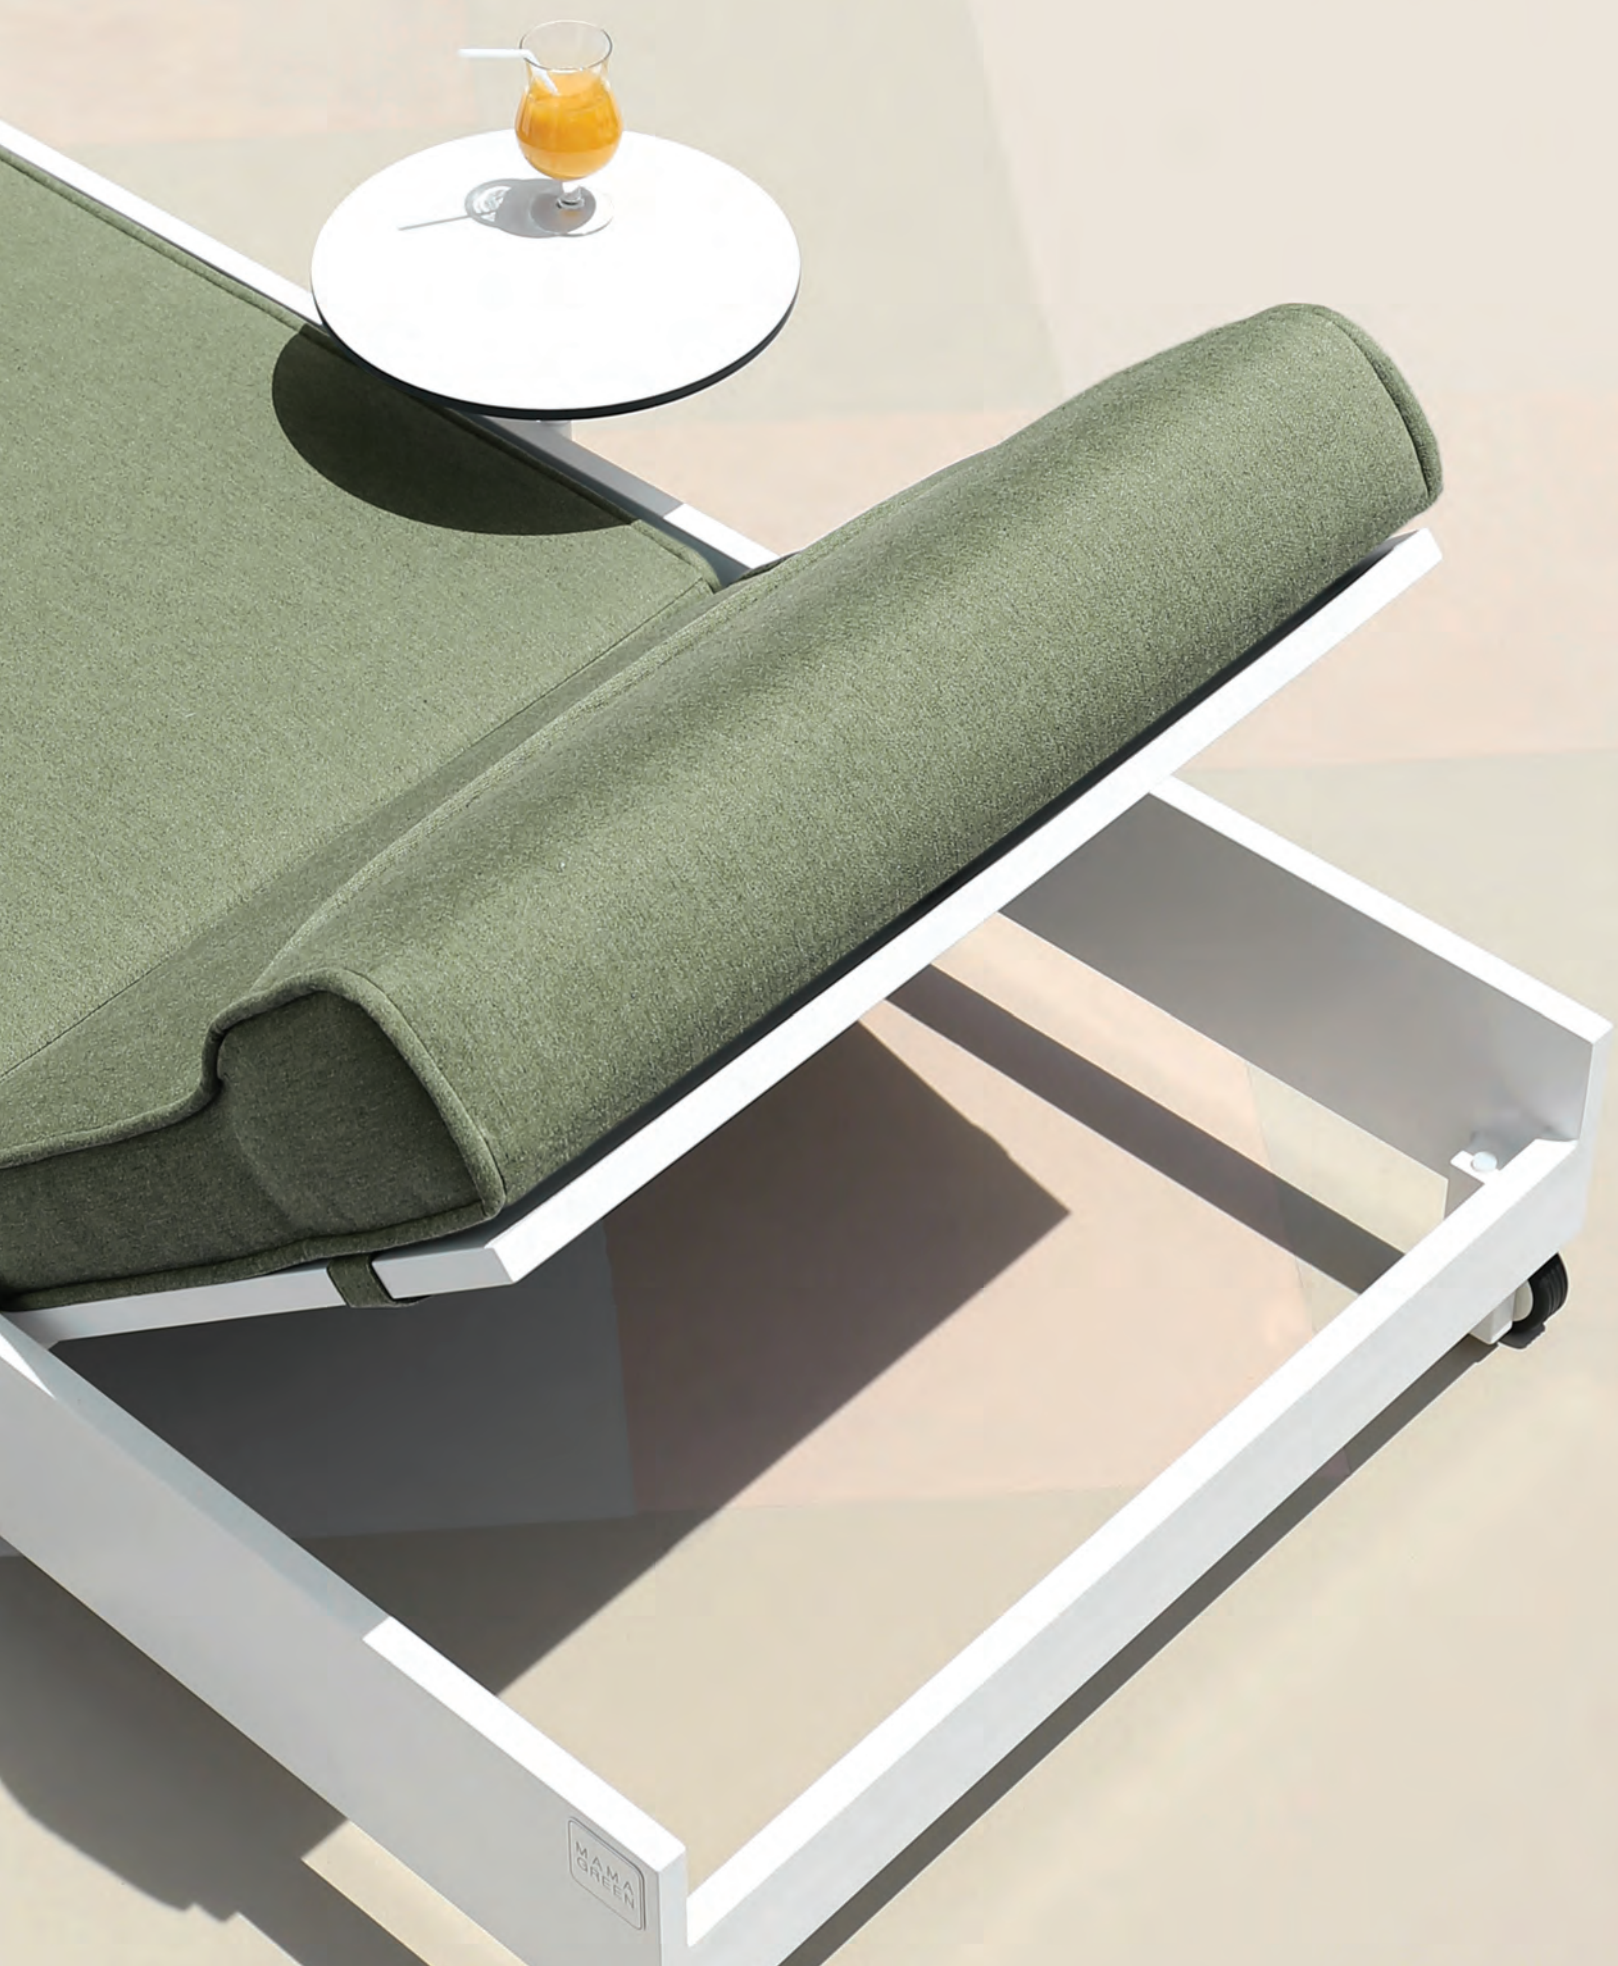

Boulevard

MAMAGREEN Design Lab

MAMA
GREEN

**BOULEVARD Sunbed**

BOU01

L	78.5"	200 cm	Unit	1 / Box	
W	37.5"	95 cm	Volume	28 ft ³	0.80 m ³
H	14"	36 cm	Nett	86 lb	39 kg
SH	12"	31 cm	Gross	108 lb	49 kg

Note :

- Push button gas spring adjustable backrest
- Small wheels

**BOULEVARD Sunbed with Integrated Table**

BOU03

L	78.5"	200 cm	Unit	1 / Box	
W	37.5"	95 cm	Volume	29 ft ³	0.82 m ³
H	17.5"	45 cm	Nett	97 lb	44 kg
SH	12"	31 cm	Gross	119 lb	54 kg

**BOULEVARD Sunbed with Canopy**

BOU20

L	94"	239 cm	Unit	2 Boxes	
W	46"	116 cm	Volume	39 ft ³	1.1 m ³
H	53"	134 cm	Nett	108 lb	49 kg
SH	12"	31 cm	Gross	141 lb	64 kg

Note :

- Push button gas spring adjustable backrest
- Small wheels

**BOULEVARD Sunbed with Canopy and Integrated Table**

Available in 5 colors (iron black / cotton) the durable powder-coated aluminum base supports ergonomically shaped cushions in an attractive range of durable Sunbrella textiles. The same durable powder-coated aluminum pairs with low maintenance Italian High Pressure Laminate (HPL) to make up the Boulevard low tables.