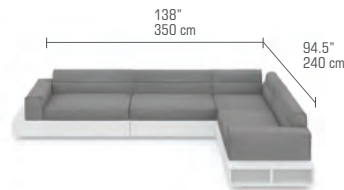

BOUCO-3 BOULEVARD Configuration 3

BOU13 + BOU05 + BOU04 + BOU14