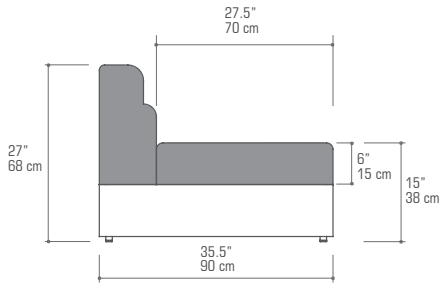

**BOULEVARD Sunbed with Integrated Table**

BOU03

L	78.5"	200 cm	Unit	1 / Box	
W	37.5"	95 cm	Volume	29 ft ³	0.82 m ³
H	17.5"	45 cm	Nett	97 lb	44 kg
SH	12"	31 cm	Gross	119 lb	54 kg

**BOULEVARD Sunbed with Canopy**

BOU20

L	94"	239 cm	Unit	2 Boxes	
W	46"	116 cm	Volume	39 ft ³	1.1 m ³
H	53"	134 cm	Nett	108 lb	49 kg
SH	12"	31 cm	Gross	141 lb	64 kg

Note :

- Push button gas spring adjustable backrest
- Small wheels

**BOULEVARD Sunbed with Canopy and Integrated Table**

BOU21

L	94"	239 cm	Unit	2 Boxes	
W	46"	116 cm	Volume	39.5 ft ³	1.12 m ³
H	53"	134 cm	Nett	119 lb	54 kg
SH	12"	31 cm	Gross	152 lb	69 kg

Long, low horizontal blocks of mixed materials layer together to create distinct architectural lounge groupings with a very contemporary look: Introducing “Boulevard”. Designed for luxury residential use and high-end hospitality, this collection is strikingly handsome, low maintenance, versatile, and comfortable.

**BOULEVARD Element**

BOU04

W	43.5"	110 cm
D	35.5"	90 cm
H	27"	68 cm
SH	15"	38 cm

Unit	1 / Box	
Volume	26 ft ³	0.73 m ³
Nett	57 lb	26 kg
Gross	75 lb	34 kg

**BOULEVARD Corner**

BOU05

W	35.5"	90 cm
D	35.5"	90 cm
H	27"	68 cm
SH	15"	38 cm