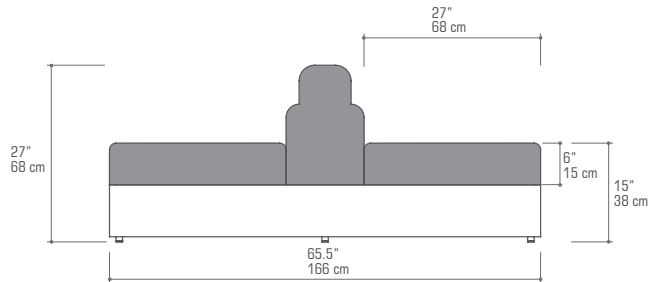

BOULEVARD End Element Double Sided

BOU16

W	59"	150 cm	Unit	1 / Box	
D	65.5"	166 cm	Volume	58 ft³	1.64 m³
H	27"	68 cm	Nett	141 lb	64 kg
SH	15"	38 cm	Gross	174 lb	79 kg
AH	20.5"	52 cm			

NOTE : Movable backrest
(double sided or daybed position)

BOULEVARD Element Double Sided

BOU15

W	43.5"	110 cm	Unit	1 / Box	
D	65.5"	166 cm	Volume	43 ft³	1.22 m³
H	27"	68 cm	Nett	93 lb	42 kg
SH	15"	38 cm	Gross	117 lb	53 kg

NOTE : Movable backrest
(double sided or daybed position)

BOULEVARD End Element Double Sided with Shade

BOU18

W	59"	150 cm	Unit	1 / Box	
D	65.5"	166 cm	Volume	69.5 ft³	1.97 m³
H	77"	196 cm	Nett	161 lb	73 kg
SH	15"	38 cm	Gross	203 lb	92 kg
AH	20.5"	52 cm			

NOTE : Movable backrest
(double sided or daybed position)

BOULEVARD Table / Seat Double Sided

BOU17

W	43.5"	110 cm	Unit	1 / Box	
D	65.5"	166 cm	Volume	40 ft³	1.14 m³
H	27"	68 cm	Nett	106 lb	48 kg
SH	15"	38 cm	Gross	130 lb	59 kg

NOTE : One side table, one side seat

BASE	SHADE FRAME	TABLE TOP
Powder Coated Aluminum	Powder Coated Stainless Steel	HPL (High Pressure Laminate)