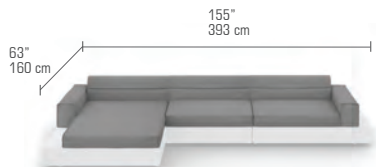

BOU07

W	52.5"	133 cm
D	63"	160 cm
H	27"	68 cm
SH	15"	38 cm
AH	20.5"	52 cm

Unit	1 / Box	
Volume	54 ft ³	1.53 m ³
Nett	106 lb	48 kg
Gross	137 lb	62 kg

**BOULEVARD Coffee Table with Accent Table**

BOU10

L	43.5"	110 cm
W	43.5"	110 cm
H	14.5"	37 cm

BOU19

L	43.5"	110 cm
W	43.5"	110 cm
H	9"	23 cm

Unit	1 / Box	
Volume	14 ft ³	0.39 m ³
Nett	77 lb	35 kg
Gross	88 lb	40 kg

BASE

Powder Coated Aluminum

TABLE TOP

HPL (High Pressure Laminete)

SUGGESTED CONFIGURATIONS

BOUCO-1 BOULEVARD Configuration 1

BOU14 + BOU05 + BOU13

BOUCO-2 BOULEVARD Configuration 2

BOU14 + BOU05 + BOU04 + BOU13

BOUCO-3 BOULEVARD Configuration 3

BOU13 + BOU05 + BOU04 + BOU14

BOUCO-4 BOULEVARD Configuration 4