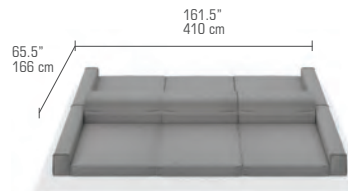

NOTE : Movable backrest
(double sided or daybed position)

**BOULEVARD Table / Seat Double Sided**

BOU17

W	43.5"	110 cm	Unit	1 / Box	
D	65.5"	166 cm	Volume	40 ft ³	1.14 m ³
H	27"	68 cm	Nett	106 lb	48 kg
SH	15"	38 cm	Gross	130 lb	59 kg

NOTE : One side table, one side seat

BASE	SHADE FRAME	TABLE TOP
Powder Coated Aluminum	Powder Coated Stainless Steel	HPL (High Pressure Laminate)

SUGGESTED CONFIGURATIONS

BDSCO-1 **BOULEVARD Double Sided Configuration 1**

(2X) BOU15

BDSCO-2 **BOULEVARD Double Sided Configuration 2**

(2X) BOU16

NOTE : Can be turned into a daybed

BDSCO-3 **BOULEVARD Double Side Configuration 3**

(2X) BOU18

NOTE : Can be turned into a daybed

BDSCO-5 **BOULEVARD Double Sided Configuration 5**

(2X) BOU15 + BOU16

BDSCO-6 **BOULEVARD Double Sided Configuration 6**

(2X) BOU15 + BOU18

BDSCO-7 **BOULEVARD Double Sided Configuration 7**

(2X) BOU16 + BOU15

BDSCO-8 **BOULEVARD Double Sided Configuration 8**