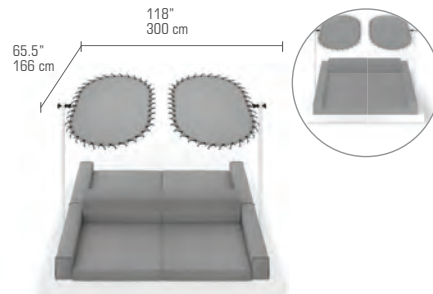

NOTE : Movable backrest
(double sided or daybed position)

**BOULEVARD End Element Double Sided with Shade**

BOU18

W	59"	150 cm	Unit	1 / Box	
D	65.5"	166 cm	Volume	69.5 ft ³	1.97 m ³
H	77"	196 cm	Nett	161 lb	73 kg
SH	15"	38 cm	Gross	203 lb	92 kg
AH	20.5"	52 cm			

NOTE : Movable backrest
(double sided or daybed position)

**BOULEVARD Table / Seat Double Sided**

BOU17

W	43.5"	110 cm	Unit	1 / Box	
D	65.5"	166 cm	Volume	40 ft ³	1.14 m ³
H	27"	68 cm	Nett	106 lb	48 kg
SH	15"	38 cm	Gross	130 lb	59 kg

NOTE : One side table, one side seat

BASE	SHADE FRAME	TABLE TOP
Powder Coated Aluminum	Powder Coated Stainless Steel	HPL (High Pressure Laminate)

SUGGESTED CONFIGURATIONS

BDSCO-1 **BOULEVARD Double Sided Configuration 1**

(2X) BOU15

BDSCO-2 **BOULEVARD Double Sided Configuration 2**

(2X) BOU16

NOTE : Can be turned into a daybed

BDSCO-3 **BOULEVARD Double Side Configuration 3**

(2X) BOU18

NOTE : Can be turned into a daybed

BDSCO-5 **BOULEVARD Double Sided Configuration 5**