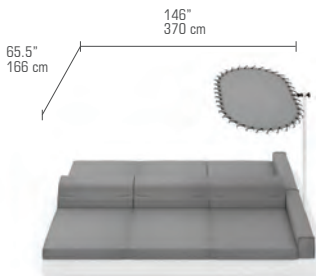

NOTE : Movable backrest
(double sided or daybed position)

**BOULEVARD Table / Seat Double Sided**

BOU17

W	43.5"	110 cm	Unit	1 / Box	
D	65.5"	166 cm	Volume	40 ft ³	1.14 m ³
H	27"	68 cm	Nett	106 lb	48 kg
SH	15"	38 cm	Gross	130 lb	59 kg

NOTE : One side table, one side seat

BASE	SHADE FRAME	TABLE TOP
Powder Coated Aluminum	Powder Coated Stainless Steel	HPL (High Pressure Laminate)

SUGGESTED CONFIGURATIONS

BDSCO-1 **BOULEVARD Double Sided Configuration 1**

(2X) BOU15

BDSCO-2 **BOULEVARD Double Sided Configuration 2**

(2X) BOU16

NOTE : Can be turned into a daybed

BDSCO-3 **BOULEVARD Double Side Configuration 3**

(2X) BOU18

NOTE : Can be turned into a daybed

BDSCO-5 **BOULEVARD Double Sided Configuration 5**

(2X) BOU15 + BOU16

BDSCO-6 **BOULEVARD Double Sided Configuration 6**

(2X) BOU15 + BOU18

BDSCO-7 **BOULEVARD Double Sided Configuration 7**

(2X) BOU16 + BOU15

BDSCO-8 **BOULEVARD Double Sided Configuration 8**