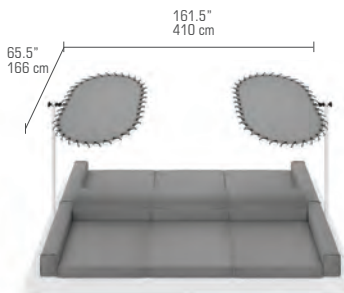

NOTE : Movable backrest
(double sided or daybed position)

**BOULEVARD Table / Seat Double Sided**

BOU17

W	43.5"	110 cm	Unit	1 / Box	
D	65.5"	166 cm	Volume	40 ft ³	1.14 m ³
H	27"	68 cm	Nett	106 lb	48 kg
SH	15"	38 cm	Gross	130 lb	59 kg

(2X) BOU15

BDSCO-2 **BOULEVARD Double Sided Configuration 2**

(2X) BOU16

NOTE : Can be turned into a daybed

BDSCO-3 **BOULEVARD Double Side Configuration 3**

(2X) BOU18

NOTE : Can be turned into a daybed

BDSCO-5 **BOULEVARD Double Sided Configuration 5**

(2X) BOU15 + BOU16

BDSCO-6 **BOULEVARD Double Sided Configuration 6**

(2X) BOU15 + BOU18

BDSCO-7 **BOULEVARD Double Sided Configuration 7**

(2X) BOU16 + BOU15

BDSCO-8 **BOULEVARD Double Sided Configuration 8**

(2X) BOU18 + BOU15

BDSCO-9 **BOULEVARD Double Sided Configuration 9**

(2X) BOU15 + BOU17

BDSCO-10 **BOULEVARD Double Sided Configuration 10**

BOU15 + BOU17 + BOU16

BDSCO-11 **BOULEVARD Double Sided Configuration 11**