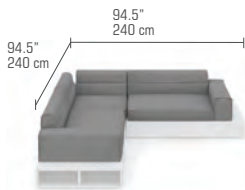

**BOULEVARD Sunbed with Integrated Table**

BOU03

L	78.5"	200 cm	Unit	1 / Box	
W	37.5"	95 cm	Volume	29 ft ³	0.82 m ³
H	17.5"	45 cm	Nett	97 lb	44 kg
SH	12"	31 cm	Gross	119 lb	54 kg

**BOULEVARD Sunbed with Canopy**

BOU07

W	52.5"	133 cm
D	63"	160 cm
H	27"	68 cm
SH	15"	38 cm
AH	20.5"	52 cm

Unit	1 / Box	
Volume	54 ft ³	1.53 m ³
Nett	106 lb	48 kg
Gross	137 lb	62 kg

**BOULEVARD Coffee Table with Accent Table**

BOU10

L	43.5"	110 cm
W	43.5"	110 cm
H	14.5"	37 cm

**BOULEVARD Left Hand End Element**

BOU13

W	59"	150 cm
D	35.5"	90 cm
H	27"	68 cm
SH	15"	38 cm
AH	20.5"	52 cm

Unit	1 / Box	
Volume	35 ft ³	0.99 m ³
Nett	82 lb	37 kg
Gross	104 lb	47 kg

**BOULEVARD Entertainment Table**

BOU19

L	43.5"	110 cm
W	43.5"	110 cm
H	9"	23 cm

Unit	1 / Box	
Volume	14 ft ³	0.39 m ³
Nett	77 lb	35 kg
Gross	88 lb	40 kg

BASE

Powder Coated Aluminum

TABLE TOP

HPL (High Pressure Laminete)

SUGGESTED CONFIGURATIONS