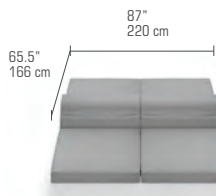

NOTE : Movable backrest
(double sided or daybed position)

**BOULEVARD End Element Double Sided with Shade**

BOU18

W	59"	150 cm	Unit	1 / Box	
D	65.5"	166 cm	Volume	69.5 ft ³	1.97 m ³
H	77"	196 cm	Nett	161 lb	73 kg
SH	15"	38 cm	Gross	203 lb	92 kg
AH	20.5"	52 cm			

NOTE : Movable backrest
(double sided or daybed position)

**BOULEVARD Table / Seat Double Sided**

BOU17

W	43.5"	110 cm	Unit	1 / Box	
D	65.5"	166 cm	Volume	40 ft ³	1.14 m ³
H	27"	68 cm	Nett	106 lb	48 kg
SH	15"	38 cm	Gross	130 lb	59 kg

NOTE : One side table, one side seat

BASE	SHADE FRAME	TABLE TOP
Powder Coated Aluminum	Powder Coated Stainless Steel	HPL (High Pressure Laminate)

SUGGESTED CONFIGURATIONS

BDSCO-1 **BOULEVARD Double Sided Configuration 1**