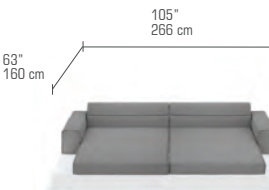

**BOULEVARD Sunbed with Integrated Table**

BOU03

L	78.5"	200 cm	Unit	1 / Box	
W	37.5"	95 cm	Volume	29 ft ³	0.82 m ³
H	17.5"	45 cm	Nett	97 lb	44 kg
SH	12"	31 cm	Gross	119 lb	54 kg

**BOULEVARD Sunbed with Canopy**

BOU07

W	52.5"	133 cm
D	63"	160 cm
H	27"	68 cm
SH	15"	38 cm
AH	20.5"	52 cm

Unit	1 / Box	
Volume	54 ft ³	1.53 m ³
Nett	106 lb	48 kg
Gross	137 lb	62 kg

**BOULEVARD Coffee Table with Accent Table**

BOU10

L	43.5"	110 cm
W	43.5"	110 cm
H	14.5"	37 cm

BOU19

L	43.5"	110 cm
W	43.5"	110 cm
H	9"	23 cm

Unit	1 / Box	
Volume	14 ft ³	0.39 m ³
Nett	77 lb	35 kg
Gross	88 lb	40 kg

BASE

Powder Coated Aluminum

TABLE TOP

HPL (High Pressure Laminete)

SUGGESTED CONFIGURATIONS

BOU08 + BOU04 + BOU13

BOUCO-5 BOULEVARD Configuration 5

BOU07 + BOU04 + BOU14

BOUCO-6 BOULEVARD Configuration 6

BOU08 + (2X) BOU04 + BOU13

BOUCO-7 BOULEVARD Configuration 7

BOU07 + (2X) BOU04 + BOU14

BOUCO-8 BOULEVARD Configuration 8