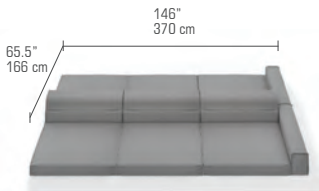

NOTE : One side table, one side seat

BASE	SHADE FRAME	TABLE TOP
Powder Coated Aluminum	Powder Coated Stainless Steel	HPL (High Pressure Laminate)

SUGGESTED CONFIGURATIONS

BDSCO-1 **BOULEVARD Double Sided Configuration 1**

(2X) BOU15

BDSCO-2 **BOULEVARD Double Sided Configuration 2**

(2X) BOU16

NOTE : Can be turned into a daybed

BDSCO-3 **BOULEVARD Double Side Configuration 3**

(2X) BOU18

NOTE : Can be turned into a daybed

BDSCO-5 **BOULEVARD Double Sided Configuration 5**

(2X) BOU15 + BOU16

BDSCO-6 **BOULEVARD Double Sided Configuration 6**

(2X) BOU15 + BOU18

BDSCO-7 **BOULEVARD Double Sided Configuration 7**

(2X) BOU16 + BOU15

BDSCO-8 **BOULEVARD Double Sided Configuration 8**