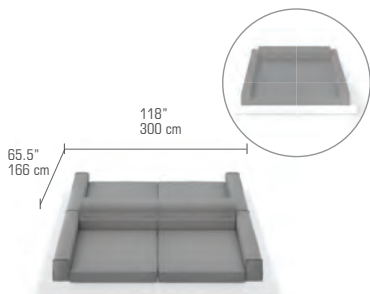

NOTE : Movable backrest
(double sided or daybed position)

**BOULEVARD Table / Seat Double Sided**

BOU17

W	43.5"	110 cm	Unit	1 / Box	
D	65.5"	166 cm	Volume	40 ft ³	1.14 m ³
H	27"	68 cm	Nett	106 lb	48 kg
SH	15"	38 cm	Gross	130 lb	59 kg

NOTE : One side table, one side seat

BASE	SHADE FRAME	TABLE TOP
Powder Coated Aluminum	Powder Coated Stainless Steel	HPL (High Pressure Laminate)

SUGGESTED CONFIGURATIONS

BDSCO-1 **BOULEVARD Double Sided Configuration 1**

(2X) BOU15

BDSCO-2 **BOULEVARD Double Sided Configuration 2**

(2X) BOU16

NOTE : Can be turned into a daybed

BDSCO-3 **BOULEVARD Double Side Configuration 3**

(2X) BOU18

NOTE : Can be turned into a daybed

BDSCO-5 **BOULEVARD Double Sided Configuration 5**