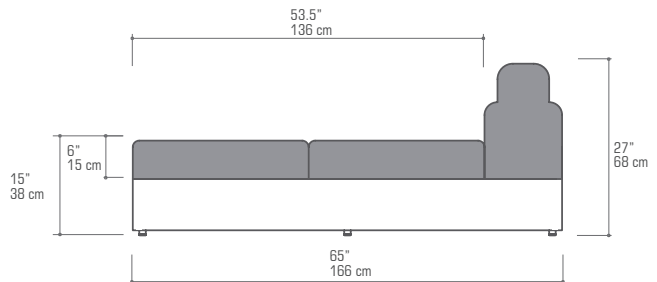

BOULEVARD End Element Double Sided

BOU16

W	59"	150 cm	Unit	1 / Box	
D	65.5"	166 cm	Volume	58 ft³	1.64 m³
H	27"	68 cm	Nett	141 lb	64 kg
SH	15"	38 cm	Gross	174 lb	79 kg
AH	20.5"	52 cm			

NOTE : Movable backrest
(double sided or daybed position)

BOULEVARD Element Double Sided

BOU15

W	43.5"	110 cm	Unit	1 / Box	
D	65.5"	166 cm	Volume	43 ft³	1.22 m³
H	27"	68 cm	Nett	93 lb	42 kg
SH	15"	38 cm	Gross	117 lb	53 kg

NOTE : Movable backrest
(double sided or daybed position)

BOULEVARD End Element Double Sided with Shade

BOU18

W	59"	150 cm	Unit	1 / Box	
D	65.5"	166 cm	Volume	69.5 ft³	1.97 m³
H	77"	196 cm	Nett	161 lb	73 kg
SH	15"	38 cm	Gross	203 lb	92 kg
AH	20.5"	52 cm			

NOTE : Movable backrest
(double sided or daybed position)

BOULEVARD Table / Seat Double Sided

BOU17

W	43.5"	110 cm	Unit	1 / Box	
D	65.5"	166 cm	Volume	40 ft³	1.14 m³
H	27"	68 cm	Nett	106 lb	48 kg
SH	15"	38 cm	Gross	130 lb	59 kg

NOTE : One side table, one side seat

BASE	SHADE FRAME	TABLE TOP
Powder Coated Aluminum	Powder Coated Stainless Steel	HPL (High Pressure Laminate)