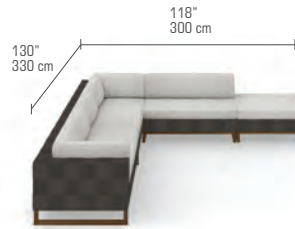

EKKCO-4 EKKA Configuration 4
MG2805 + MG2804 + MG2806 + MG2808