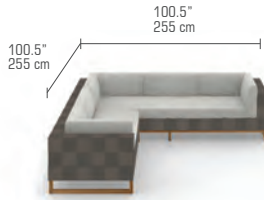

SUGGESTED CONFIGURATIONS

EKKCO-1 EKKA Configuration 1
MG2805 + MG2821