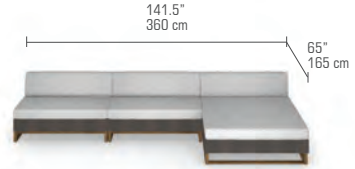

EKKA Sectional Coffee Table*

MG2809

L	35.5" 90 cm	Unit	1 / Box	
W	35.5" 90 cm	Volume	10 ft3	0.28 m3
H	11" 28 cm	Nett	44 lb	20 kg
		Gross	53 lb	24 kg

WOODEN PARTS

Premium Teak | Smooth (F24)

METAL PARTS

Powder Coated Aluminum

TABLE TOP

*Premium Teak | Smooth (T24)
**HPL (High Pressure Laminate)

UPHOLSTERY

Regular Sling
Premium Sling - Batyline Hemp (S13)
Smart Textiles - Royal Black (S25)

SUGGESTED CONFIGURATIONS

EKKCO-1 EKKA Configuration 1
MG2805 + MG2821

EKKCO-2 EKKA Configuration 2
(2X) MG2806 + MG2807

EKKCO-3 EKKA Configuration 3
MG2805 + MG2808 + MG2807

EKKCO-4 EKKA Configuration 4
MG2805 + MG2804 + MG2806 + MG2808

EKKCO-5 EKKA Configuration 5
MG2821 + MG2806 + MG2804