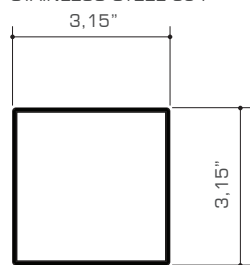

COLUMN & BEAM

STAINLESS STEEL 304