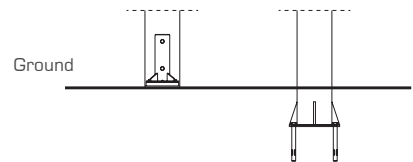

(In Ground)