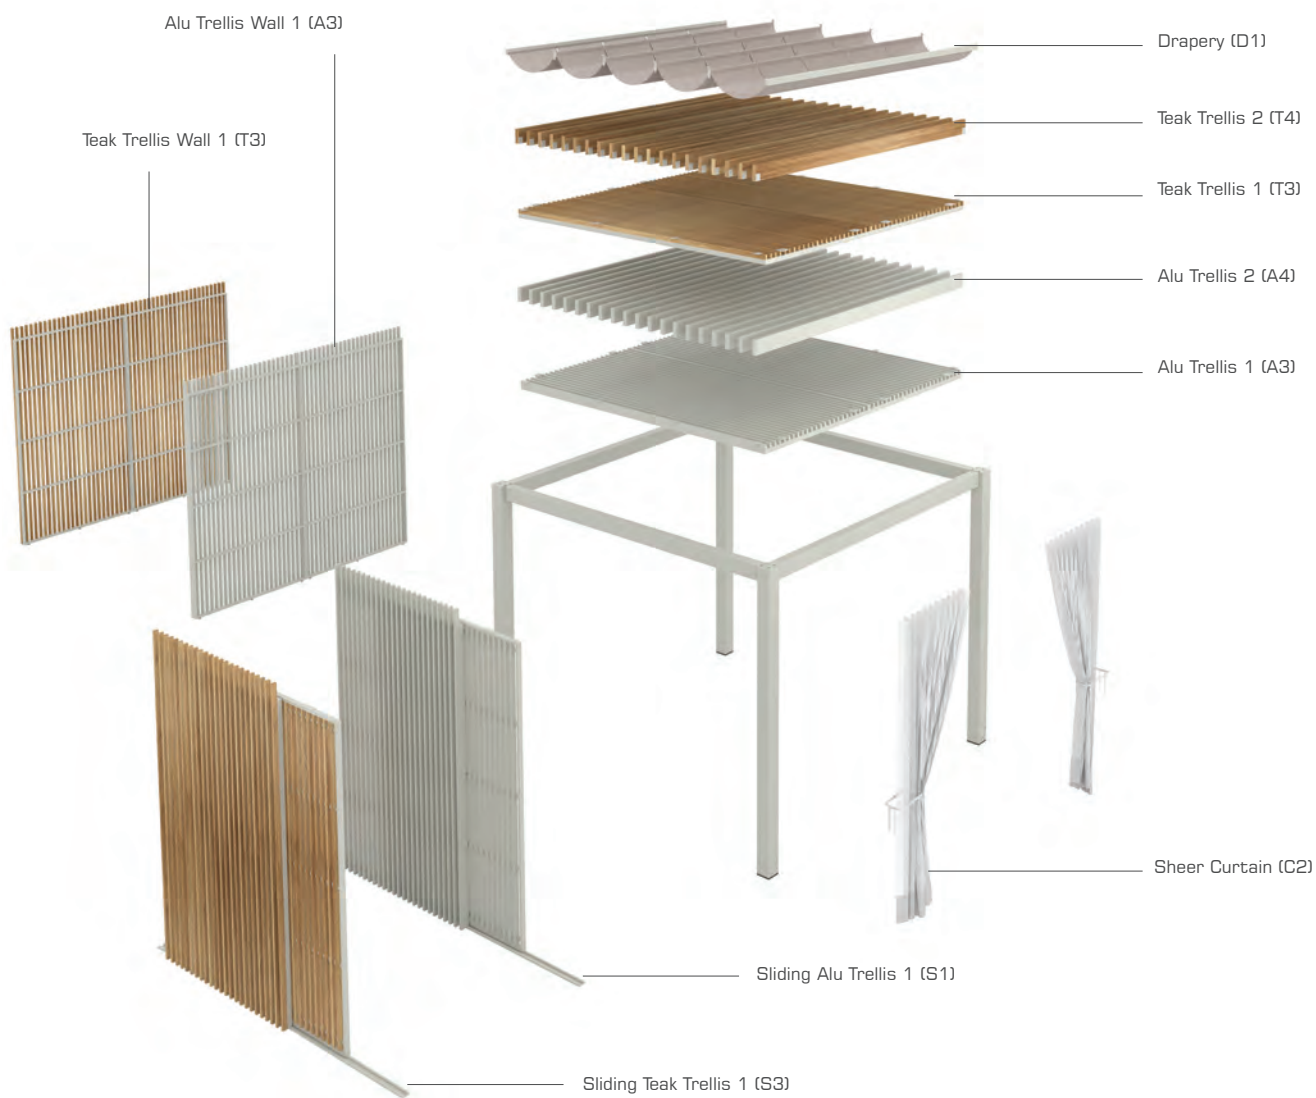

Bellow Surface

Bellow Surface

ROOF OPTIONS

(D1) Drapery

(A3) Alu Trellis 1
0.8" x 1.6"
1.6" Gap

(A4) Alu Trellis 2
1.6" x 5"
4" Gap

(T3) Teak Trellis 1
0.8" x 1.6"
1.6" Gap

(T4) Teak Trellis 2
1.6" x 5"
4" Gap