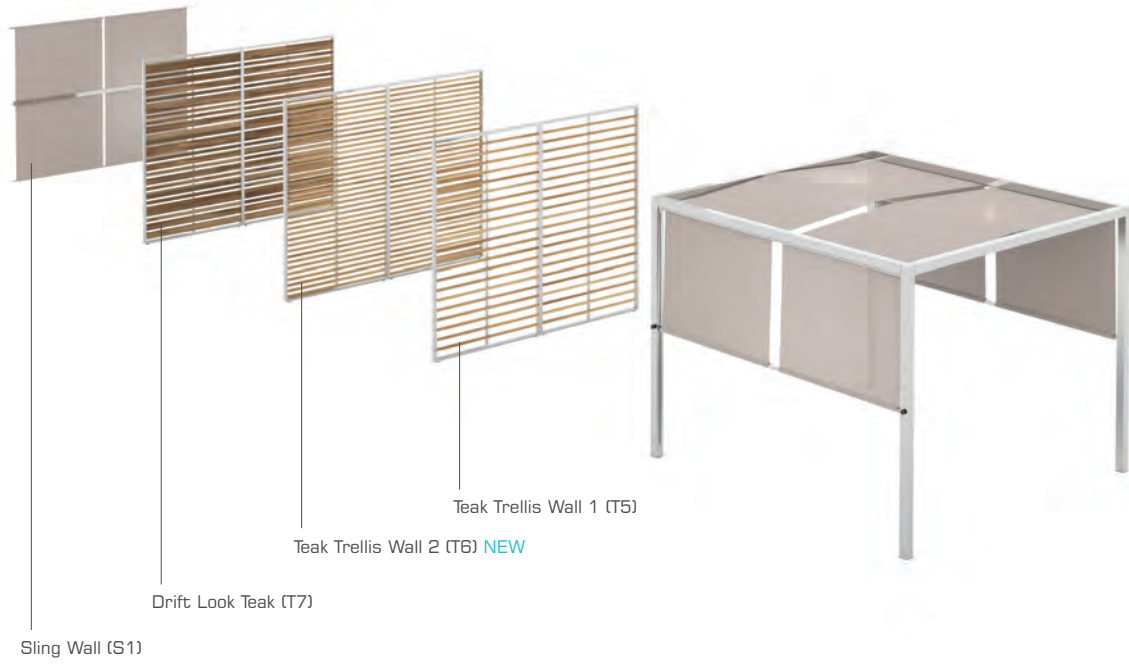

**SOMBRERO CANOPY ALUMINUM**

8 ft x 24 ft (2.5 x 7.3 m)

L 8 ft | 2.5 m

W 24ft | 7.3 m

H 8 ft | 2.5 m

		OPTIONS			
		Alu Trellis 1	Alu Trellis 2	Teak Trellis 1	Teak Trellis 2
CONFIGURATIONS	Roof - Open (No Wall)	B6A100*	B6A200*	B6T100*	B6T200*
	Roof - Back Wall	B6A121*	B6A222*	B6T123*	B6T224*
	Roof - Back + 2 Side Walls	B6A131**	B6A232**	B6T133**	B6T234**
	Roof - Back + 2 Side Curtains	B6A141*	B6A242*	B6T143*	B6T244*
	Roof - Back + 3 Curtains	B6A151*	B6A252*	B6T153*	B6T254*
	Roof - 4 Curtains	B6A165*	B6A265*	B6T165*	B6T265*
	Sling Solar Roof - Back Wall	B6S121*	B6S122*	B6S123*	B6S124*
	Sling Solar Roof - Back + 2 Side Walls	B6S131**	B6S132**	B6S133**	B6S134**
	Sling Solar Roof - Back + 2 Side Curtains	B6S141*	B6S142*	B6S143*	B6S144*
	Sling Solar Roof - Back + 3 Curtains	B6S151*	B6S152*	B6S153*	B6S154*
	Sling Solar Roof - 4 Curtains	B6S165*			
	Sling Solar Roof - Open (No Wall)	B6S100*			

SOMBRERO CANOPY MULTI-POSITION SLING (STAINLESS STEEL)

362 This version of the SOMBRERO canopy creates a contemporary aesthetic. The multi position sling roof / wall offers privacy and shade. Suitable for luxurious hospitality and residential projects. Not suitable in areas with extreme winds, rooftops or beachfront properties.

WALL OPTIONS

(T7) Drift Look Teak

1.5" x 0.7", 3.2" x 0.7"
4.7" x 0.7"
1.2" Gap

(T5) Teak Trellis 1

1" x 1"
3.2" Gap

(T6) Teak Trellis 2 **NEW**

1" x 1"
1.6" Gap

(S1) Sling Wall