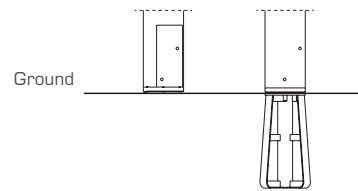

Bellow Surface