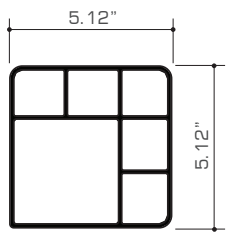

COLUMN

Aluminum 6063 T6
(with reinforcement)