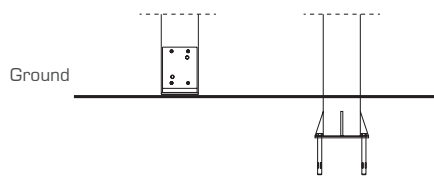

(In Ground)