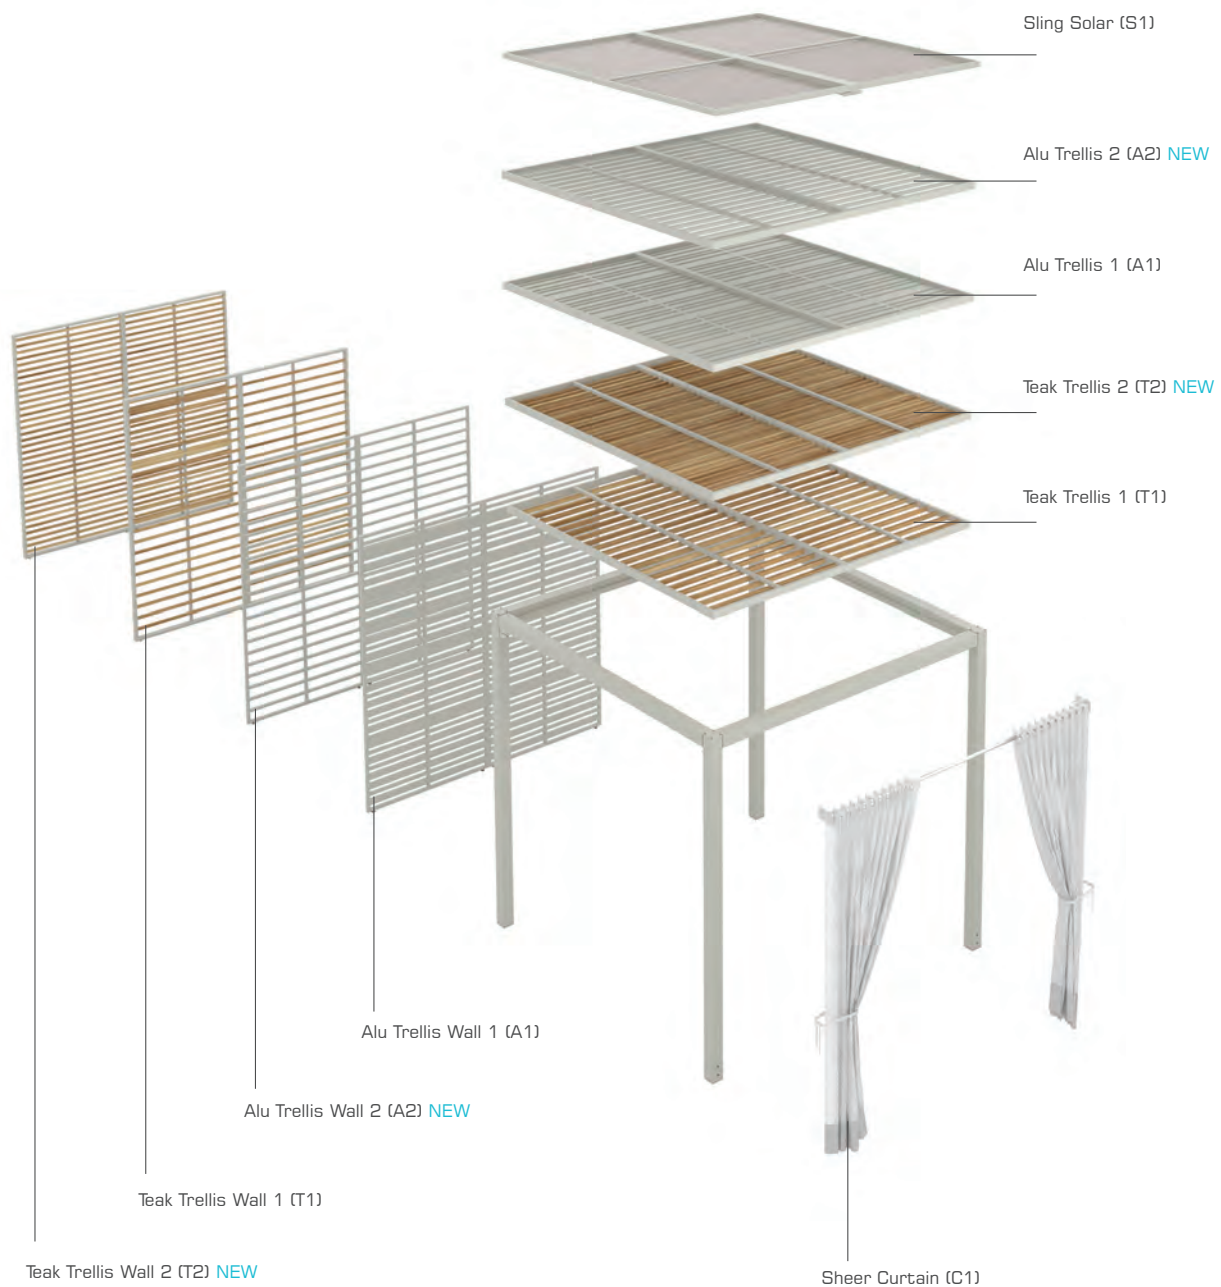

SOL Y SOMBRA CANOPY

12 ft x 12 ft (3.6 x 3.6 m)

L 12 ft | 3.6 m
W 12 ft | 3.6 m
H 8 ft | 2.5 m

		OPTIONS			
		Alu Trellis 1	Alu Trellis 1 (Wall) Alu Trellis 2 (Roof)	Teak Trellis 1	Teak Trellis 1 (Wall) Teak Trellis 2 (Roof)
CONFIGURATIONS	Roof - Open (No Wall)	P3A300**	P3A400**	P3T300**	P3T400**
	Roof - Back Wall	P3A321**	P3A421**	P3T323**	P3T423**
	Roof - Back + 2 Side Walls	P3A331**	P3A431**	P3T333**	P3T433**
	Roof - Back + 2 Side Curtains	P3A341**	P3A441**	P3T343**	P3T443**
	Roof - Back + 3 Curtains	P3A351**	P3A451**	P3T353**	P3T453**
	Roof - Back + 2 Sliding Walls	P3A361**	P3A461**	P3T363**	P3T463**
	Roof - Back + 2 Sliding Walls + Front Curtain	P3A371**	P3A471**	P3T373**	P3T473**
	Drapery Roof - Open (No Wall)	P3D100**	-	P3D100**	-
	Drapery Roof - Back Wall	P3D121**	-	P3D123**	-
	Drapery Roof - Back + 2 Side Walls	P3D131**	-	P3D133**	-
	Drapery Roof - Back + 2 Side Curtains	P3D141**	-	P3D143**	-
	Drapery Roof - Back + 3 Curtains	P3D151**	-	P3D153**	-
	Drapery Roof - Back + 2 Sliding Walls	P3D161**	-	P3D163**	-
	Drapery Roof - Back + 2 Sliding Walls + Front Curtain	P3D171**	-	P3D173**	-

** : Suitable for Rooftop

SOMBRERO CANOPY

352

The SOMBRERO canopy is versatile and highly customizable. Various roof and wall options create privacy and shade. Made with a sturdy aluminum frame, these canopies are suitable for hospitality and residential. In case of heavy wind or storm and snow, open or remove curtains to avoid damage.

ROOF OPTIONS

356

(S1) Sling Solar

(A1) Alu Trellis 1

1" x 1", 1" x 2"
1" x 4"
1.2" Gap

(A2) Alu Trellis 2 **NEW**

1" x 1"
3.2" Gap

(T1) Teak Trellis 1