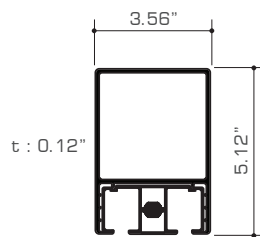

BEAM

Aluminum 6063 T6
(with reinforcement)

with integrated system for sliding wall and curtain

GROUND MOUNTING