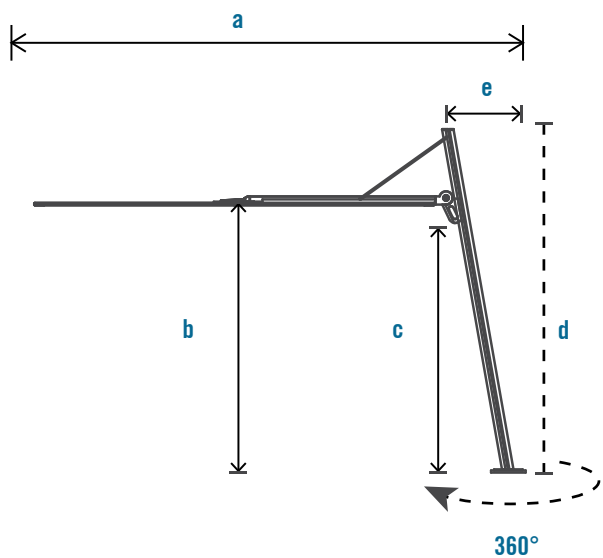

## Dimensions of open umbrella

	3m x 3m
<b>a</b>	365cm
<b>b</b>	195cm
<b>c</b>	185cm
<b>d</b>	260cm
<b>e</b>	65cm

Area required around umbrella to open and close