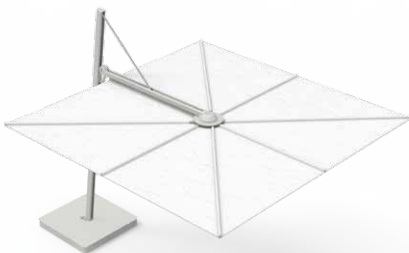

Models

ARCHITECTURE