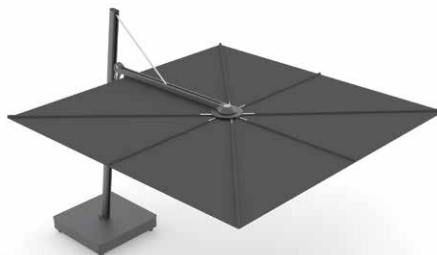

Versa UX Premium Cantilever Umbrella Designed & Made in Belgium

Dimensions of open umbrella

	3m x 3m
a	365cm
b	195cm
c	185cm
d	260cm
e	65cm

Area required around umbrella to open and close

Models

ARCHITECTURE

FULL BLACK

SAND

Moveable Bases (wind rating 30km/h*)

Architecture and Full Black
Galvanised steel, powder coated. Black or White.

Sand
Galvanised steel, powder coated. Limestone Beige, wooden cover Sipo Mahogany Hardwood.

Installation Fittings (wind rating 50km/h*)

Inground Fitting - set in a Concrete Footing
Galvanised steel

Bolt-Down Rotational Plate
Galvanised steel

*The above wind speeds are provided as a guide only. Refer to our website and Product Owner Manual provided with the umbrella for more information. The product warranty does not cover wind damage regardless of wind speed.