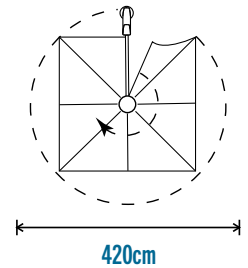

## Dimensions of open umbrella

	3m x 3m
<b>a</b>	365cm
<b>b</b>	195cm
<b>c</b>	185cm
<b>d</b>	260cm
<b>e</b>	65cm

Area required around umbrella to open and close