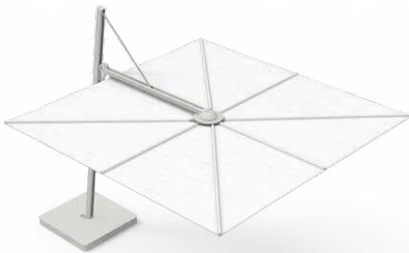

Versa UX

Premium Cantilever Umbrella Designed & Made in Belgium

Versa UX Premium Cantilever Umbrella Designed & Made in Belgium

Dimensions of open umbrella

	3m x 3m
a	365cm
b	195cm
c	185cm
d	260cm
e	65cm

Area required around umbrella to open and close

Models

ARCHITECTURE

FULL BLACK

SAND

Moveable Bases (wind rating 30km/h*)

Architecture and Full Black
Galvanised steel, powder coated. Black or White.

Sand
Galvanised steel, powder coated. Limestone Beige, wooden cover Sipo Mahogany Hardwood.

Installation Fittings (wind rating 50km/h*)

Inground Fitting - set in a Concrete Footing
Galvanised steel

Bolt-Down Rotational Plate
Galvanised steel

*The above wind speeds are provided as a guide only. Refer to our website and Product Owner Manual provided with the umbrella for more information. The product warranty does not cover wind damage regardless of wind speed.