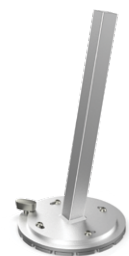

Bolt-Down Rotational Plate
Galvanised steel

*The above wind speeds are provided as a guide only. Refer to our website and Product Owner Manual provided with the umbrella for more information. The product warranty does not cover wind damage regardless of wind speed.