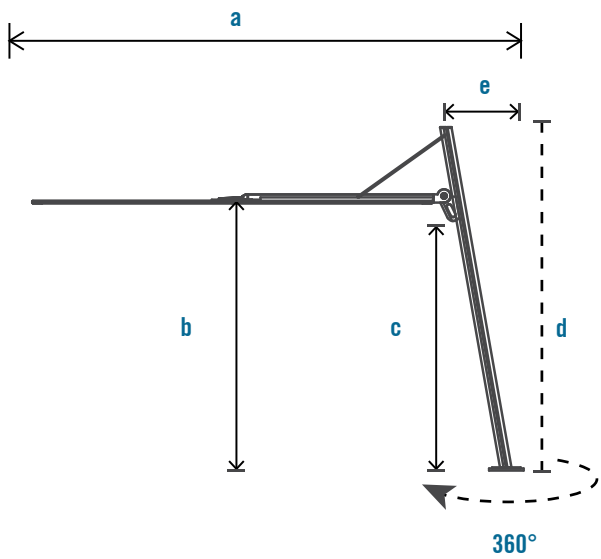

Versa UX

Premium Cantilever Umbrella Designed & Made in Belgium

Versa UX Premium Cantilever Umbrella Designed & Made in Belgium

Dimensions of open umbrella

	3m x 3m
a	365cm
b	195cm
c	185cm
d	260cm
e	65cm

Area required around umbrella to open and close

Models

ARCHITECTURE

FULL BLACK

SAND

Moveable Bases (wind rating 30km/h*)

Architecture and Full Black
Galvanised steel, powder coated. Black or White.

Sand
Galvanised steel, powder coated. Limestone Beige, wooden cover Sipo Mahogany Hardwood.

Installation Fittings (wind rating 50km/h*)

Inground Fitting - set in a Concrete Footing
Galvanised steel

Bolt-Down Rotational Plate
Galvanised steel

*The above wind speeds are provided as a guide only. Refer to our website and Product Owner Manual provided with the umbrella for more information. The product warranty does not cover wind damage regardless of wind speed.