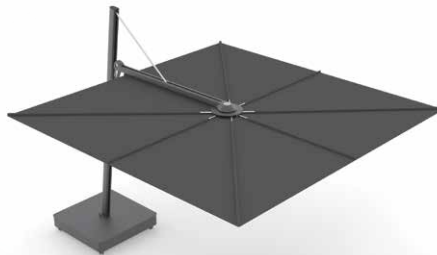

Versa UX

Premium Cantilever Umbrella Designed & Made in Belgium

Versa UX Premium Cantilever Umbrella Designed & Made in Belgium

Dimensions of open umbrella

	3m x 3m
a	365cm
b	195cm
c	185cm
d	260cm
e	65cm

Area required around umbrella to open and close

Models

ARCHITECTURE

FULL BLACK

SAND

Moveable Bases (wind rating 30km/h*)

Architecture and Full Black
Galvanised steel, powder coated. Black or White.

Sand
Galvanised steel, powder coated. Limestone Beige, wooden cover Sipo Mahogany Hardwood.

Installation Fittings (wind rating 50km/h*)

Inground Fitting - set in a Concrete Footing
Galvanised steel

Bolt-Down Rotational Plate
Galvanised steel

*The above wind speeds are provided as a guide only. Refer to our website and Product Owner Manual provided with the umbrella for more information. The product warranty does not cover wind damage regardless of wind speed.