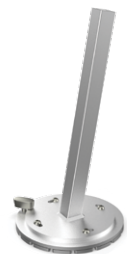

Versa UX

Premium Cantilever Umbrella Designed & Made in Belgium

Versa UX Premium Cantilever Umbrella Designed & Made in Belgium

Dimensions of open umbrella

	3m x 3m
a	365cm
b	195cm
c	185cm
d	260cm
e	65cm

Area required around umbrella to open and close

Models

ARCHITECTURE

FULL BLACK

SAND

Moveable Bases (wind rating 30km/h*)

Architecture and Full Black
Galvanised steel, powder coated. Black or White.

Sand
Galvanised steel, powder coated. Limestone Beige, wooden cover Sipo Mahogany Hardwood.

Installation Fittings (wind rating 50km/h*)

Inground Fitting - set in a Concrete Footing
Galvanised steel

Bolt-Down Rotational Plate
Galvanised steel

*The above wind speeds are provided as a guide only. Refer to our website and Product Owner Manual provided with the umbrella for more information. The product warranty does not cover wind damage regardless of wind speed.