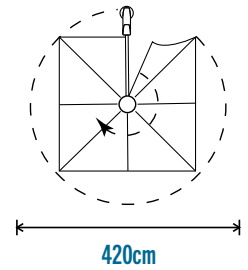

Versa UX

Premium Cantilever Umbrella Designed & Made in Belgium

Versa UX Premium Cantilever Umbrella Designed & Made in Belgium

Dimensions of open umbrella

	3m x 3m
a	365cm
b	195cm
c	185cm
d	260cm
e	65cm

Area required around umbrella to open and close

Installation Fittings (wind rating 50km/h*)

Inground Fitting - set in a Concrete Footing
Galvanised steel

Bolt-Down Rotational Plate
Galvanised steel

*The above wind speeds are provided as a guide only. Refer to our website and Product Owner Manual provided with the umbrella for more information. The product warranty does not cover wind damage regardless of wind speed.