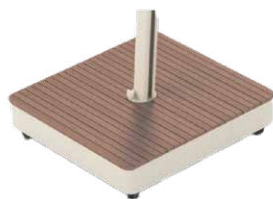

Versa UX

Premium Cantilever Umbrella Designed & Made in Belgium

Versa UX Premium Cantilever Umbrella Designed & Made in Belgium

Dimensions of open umbrella

	3m x 3m
a	365cm
b	195cm
c	185cm
d	260cm
e	65cm

Area required around umbrella to open and close

Models

ARCHITECTURE

FULL BLACK

SAND

Moveable Bases (wind rating 30km/h*)

Architecture and Full Black
Galvanised steel, powder coated. Black or White.

Sand
Galvanised steel, powder coated. Limestone Beige, wooden cover Sipo Mahogany Hardwood.

Installation Fittings (wind rating 50km/h*)

Inground Fitting - set in a Concrete Footing
Galvanised steel

Bolt-Down Rotational Plate
Galvanised steel

*The above wind speeds are provided as a guide only. Refer to our website and Product Owner Manual provided with the umbrella for more information. The product warranty does not cover wind damage regardless of wind speed.