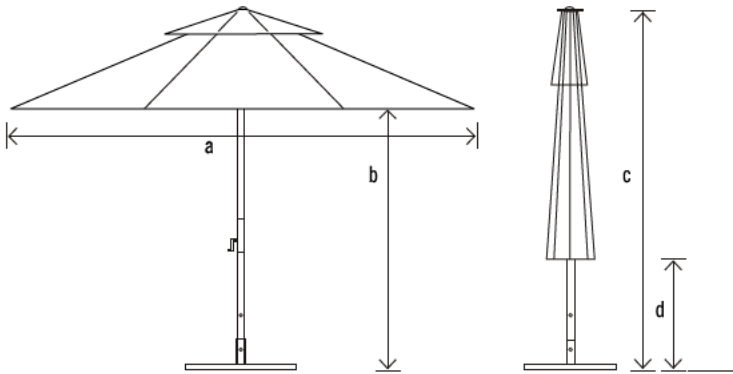

Monterey

Compact Patio Umbrella with Tilt

Dimensions

*all measurements are rounded and are subject to change.

2.7m oct

Dimensions of open umbrella

a: Diameter of canopy (rib to rib)	270cm ϕ
b: Canopy edge height	205cm
Canopy shade area	5.2m²

Dimensions of closed umbrella

c: Height	271cm
d: Closed canopy clearance	125cm

Frame specifications

Post outside diameter	38mm
Post thickness	2.2mm

Weight & packaging dimensions

Package dimensions	197 x 18 x 18cm
Umbrella (unboxed)	9kg
Boxed weight (with cover)	11kg

Wind Guidance*

Installed wind rating (km/h)	50
Weighted base rating (km/h)	30

*The above wind speeds are provided as a guide only. Refer to our website and Product Owner Manual provided with the umbrella for more information. The product warranty does not cover wind damage regardless of wind speed.

Standard Colours

100% Solution Dyed Olefin Canvas
(2 year warranty against fading)

An upgrade to Premium Acrylic Canvas (10 year warranty against fading) is also available, surcharge applies.

*Fabric colours may vary slightly from the printed swatches shown above.

Frame

Frames are made of Marine Grade Anodised Aluminium with a 3 year warranty against mechanical defects.